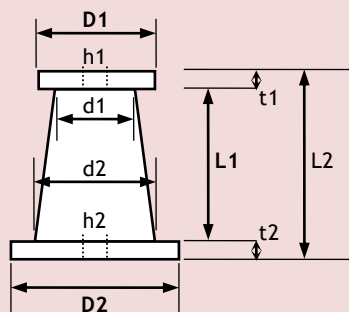

PT-25(A)	MAGNET WIRE SPOOL	
	Nominal Copper Weight	25 kg
	Wire Size Range	0.2 to 0.8 mm
	AWG Range	21 to 33
	Spool Weight	1,000 g
	Spool Material	ABS
	Spool Color	Ivory

DIMENSIONS AND TOLERANCES

	Top Flange Diameter	Bottom Flange Diameter	Traverse Length	Barrel Top Diameter	Barrel Bottom Diameter	Top Flange Thickness	Bottom Flange Thickness	Nominal Overall Length	Bore Diameter
	D1	D2	L1	d1	d2	t1	t2	L2	h1/h2
Dimensions	215	230	250	110	130	15	15	280	30
Tolerances	±0.5	±0.5	±0.5	±0.5	±0.5	±0.2	±0.2	±0.5	+0.5 -0.0

PACKAGING

Carton Dimensions in cm	75 X 58 X 61
# per Carton	24 Spools
# per 20' CY Container	2,352 Spools
# per 40' HQ Container	5,760 Spools

Remarks:

1. Customized company logo is available.
2. Samples and testing reports are available upon request.